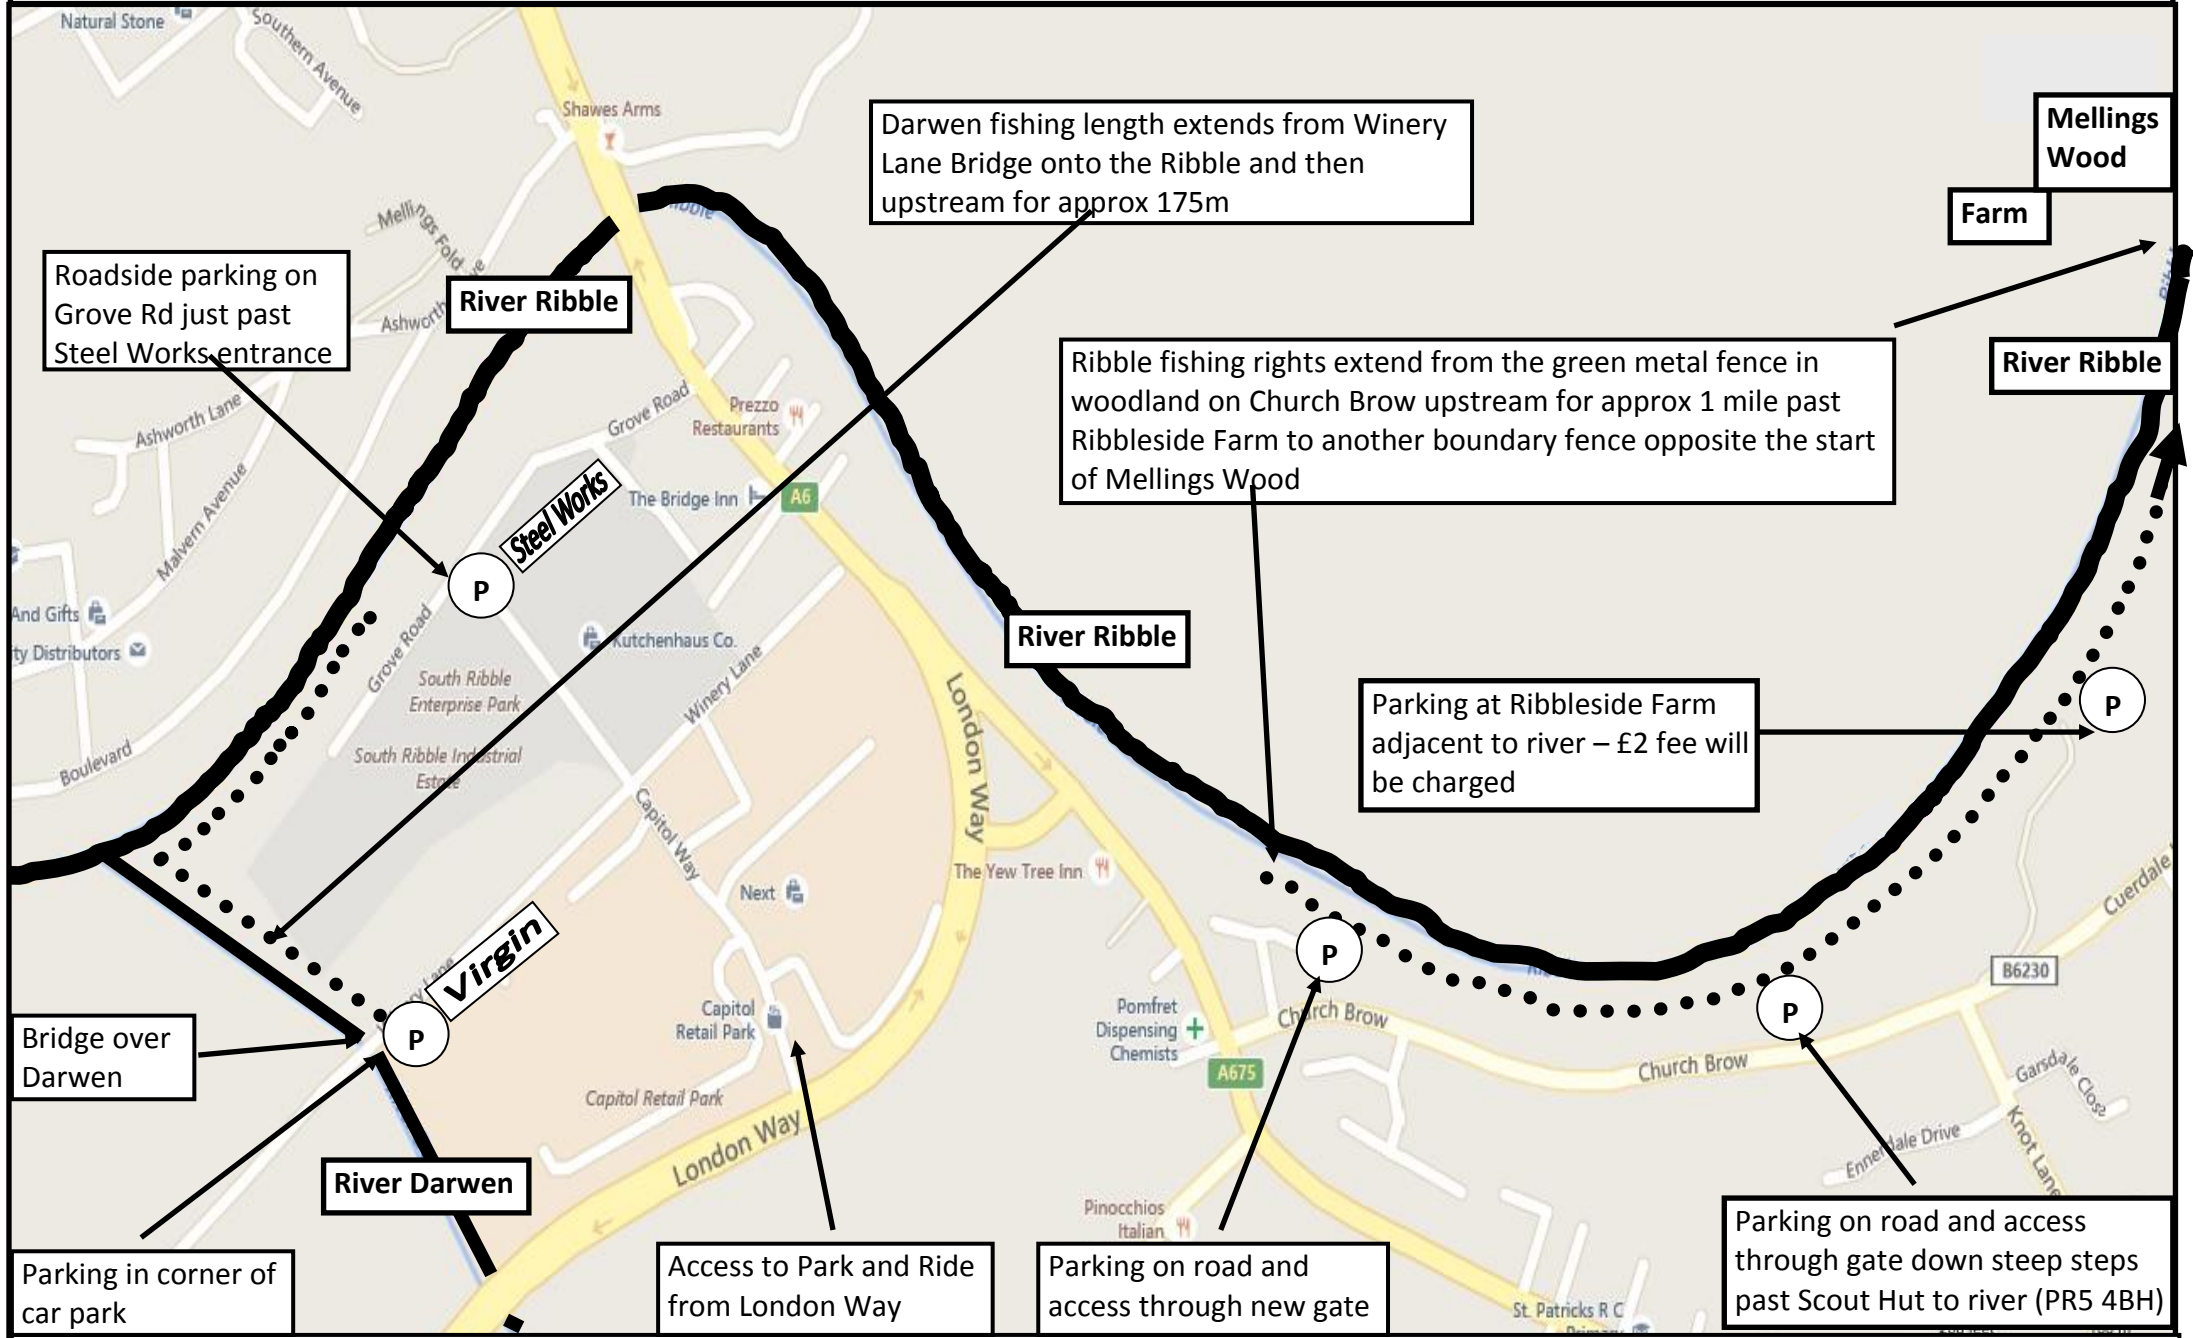

# SOUTHPORT & DISTRICT ANGLING ASSOCIATION

## River Ribble and Darwen Fishing Areas, Parking and Access

Legend: P = Parking

..... SDAA Fishing Area