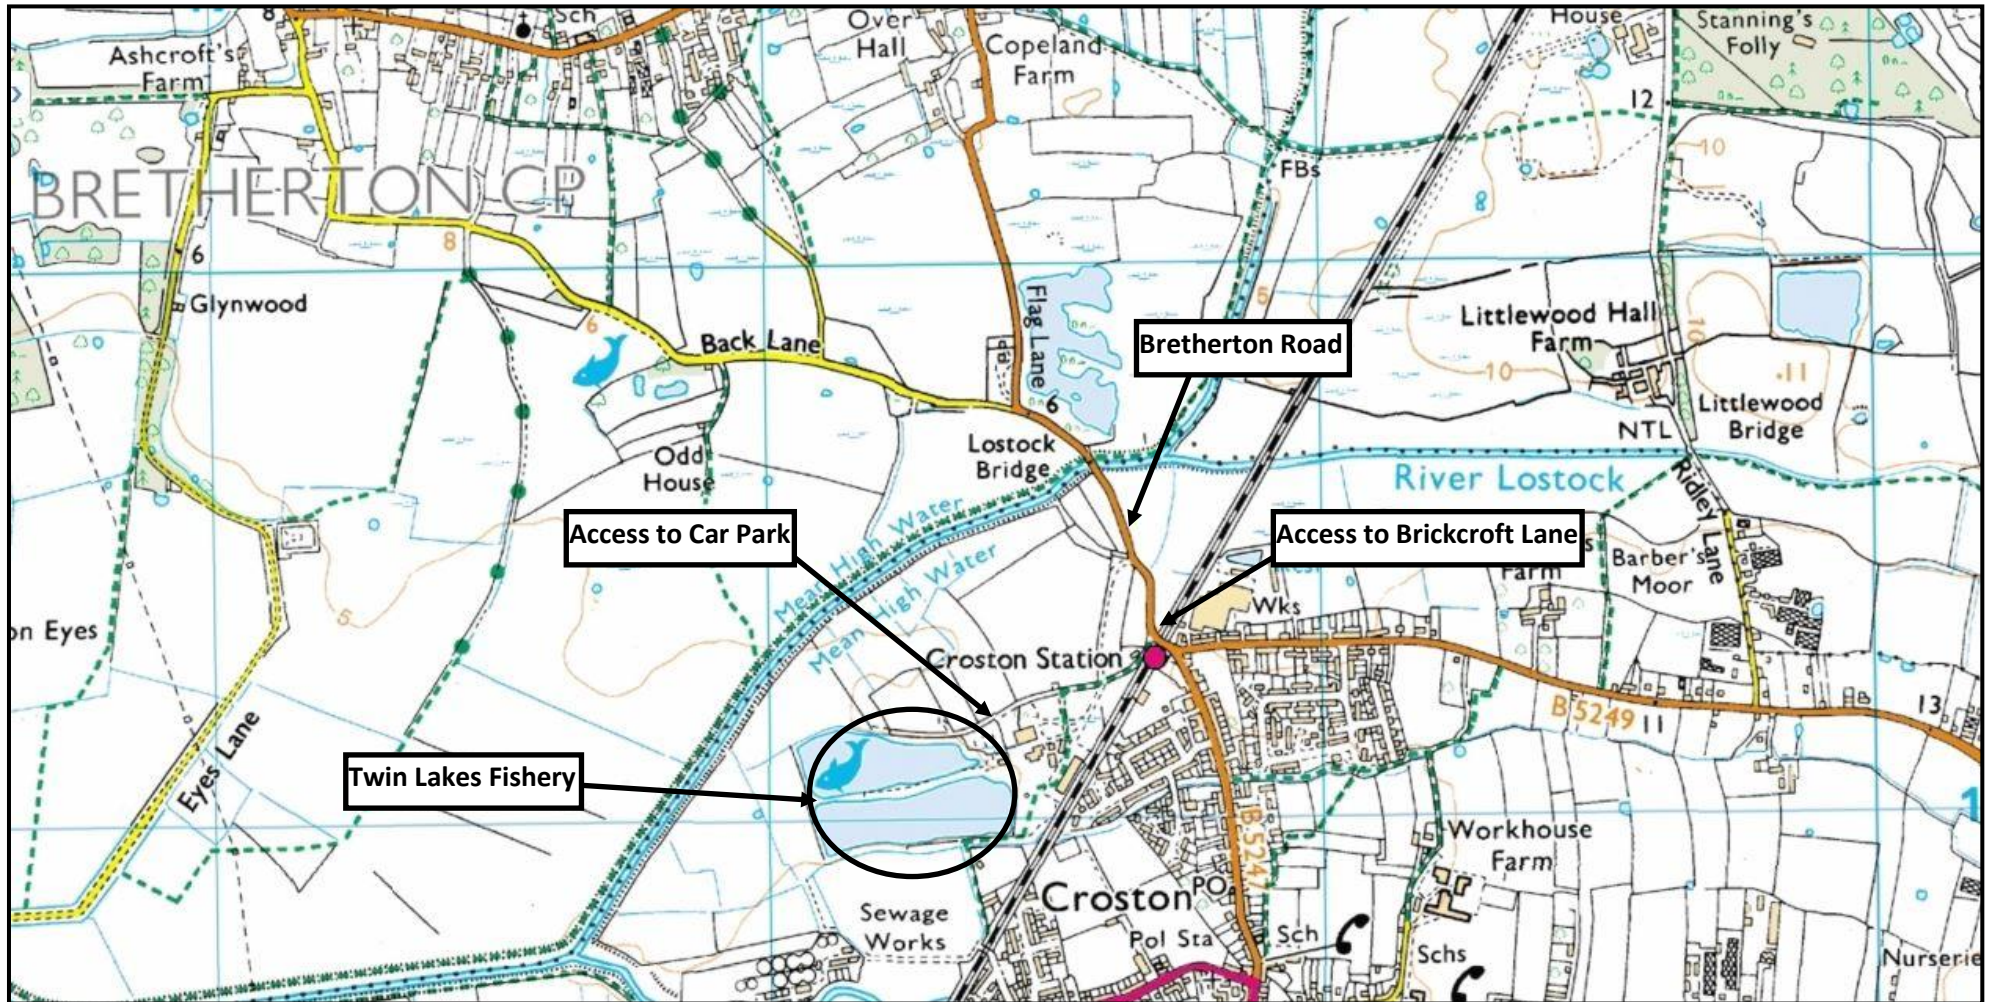

SOUTHPORT & DISTRICT ANGLING ASSOCIATION
TWIN LAKES FISHERY
Brickcroft Lane, Bretherton PR26 9RF

To access the venue, leave Bretherton Road at the bottom of the railway bridge (there's a stone sign on the corner, along with several business signs) and turn into Brickcroft Lane. Follow the road past the football pitch on the left, beyond which on the righthand side is a turning. Bear right into the lane and the gates to the fishery are on your left after approximately 300m. Parking at this venue is contained within the site.
Note: The South Lake (on the left) can only be fished by members of the Specimen Membership. The North Lake (on the right) is available to the general membership.