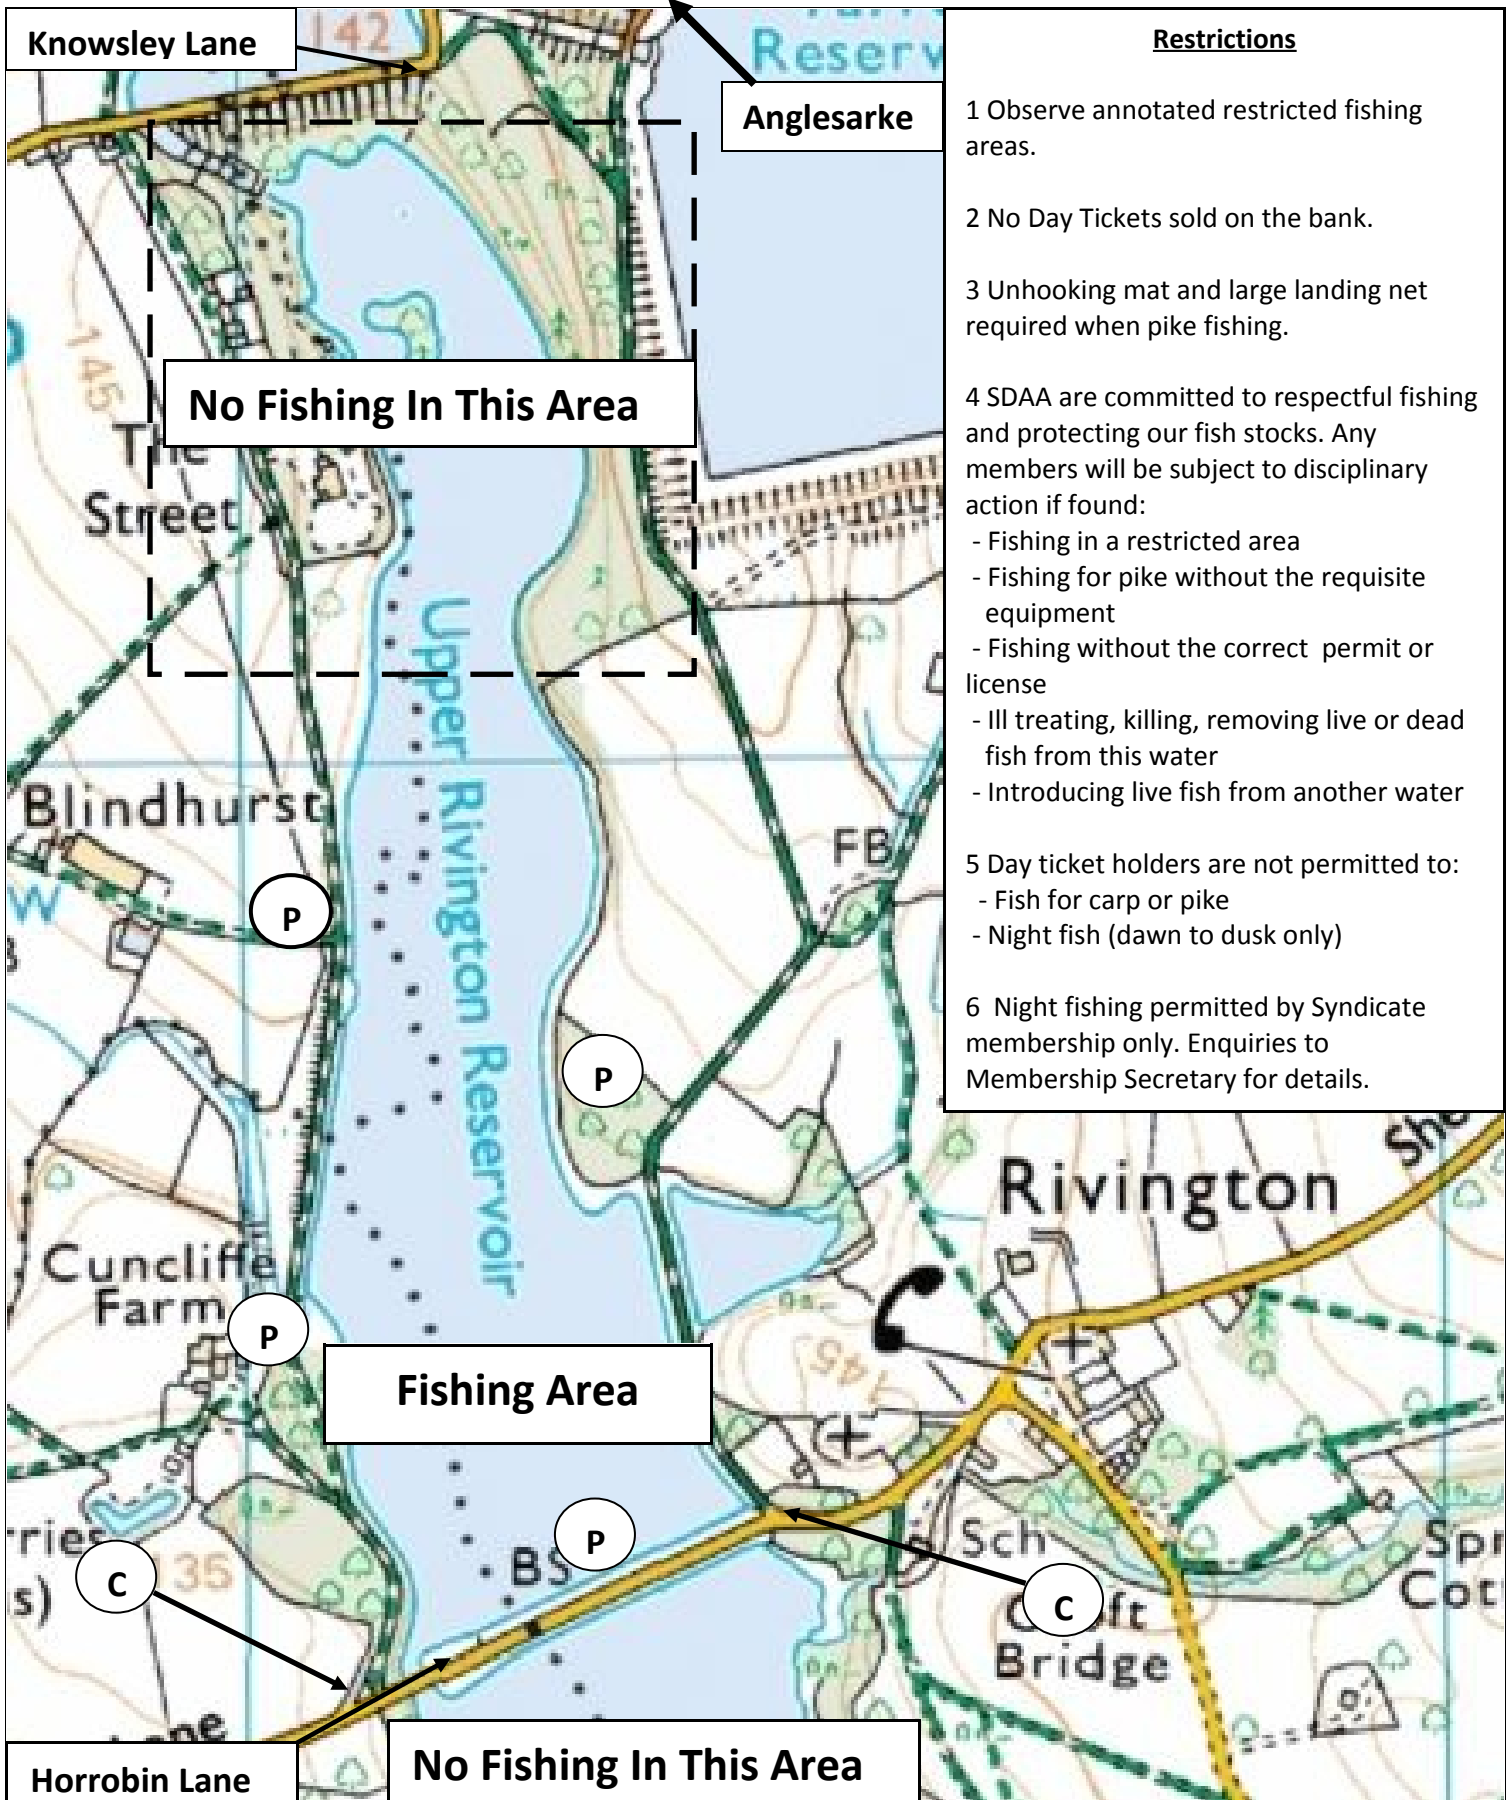

SOUTHPORT & DISTRICT ANGLING ASSOCIATION

Upper Rivington Reservoir Fishing Areas

Legend: P = Parking

C = Access for cars