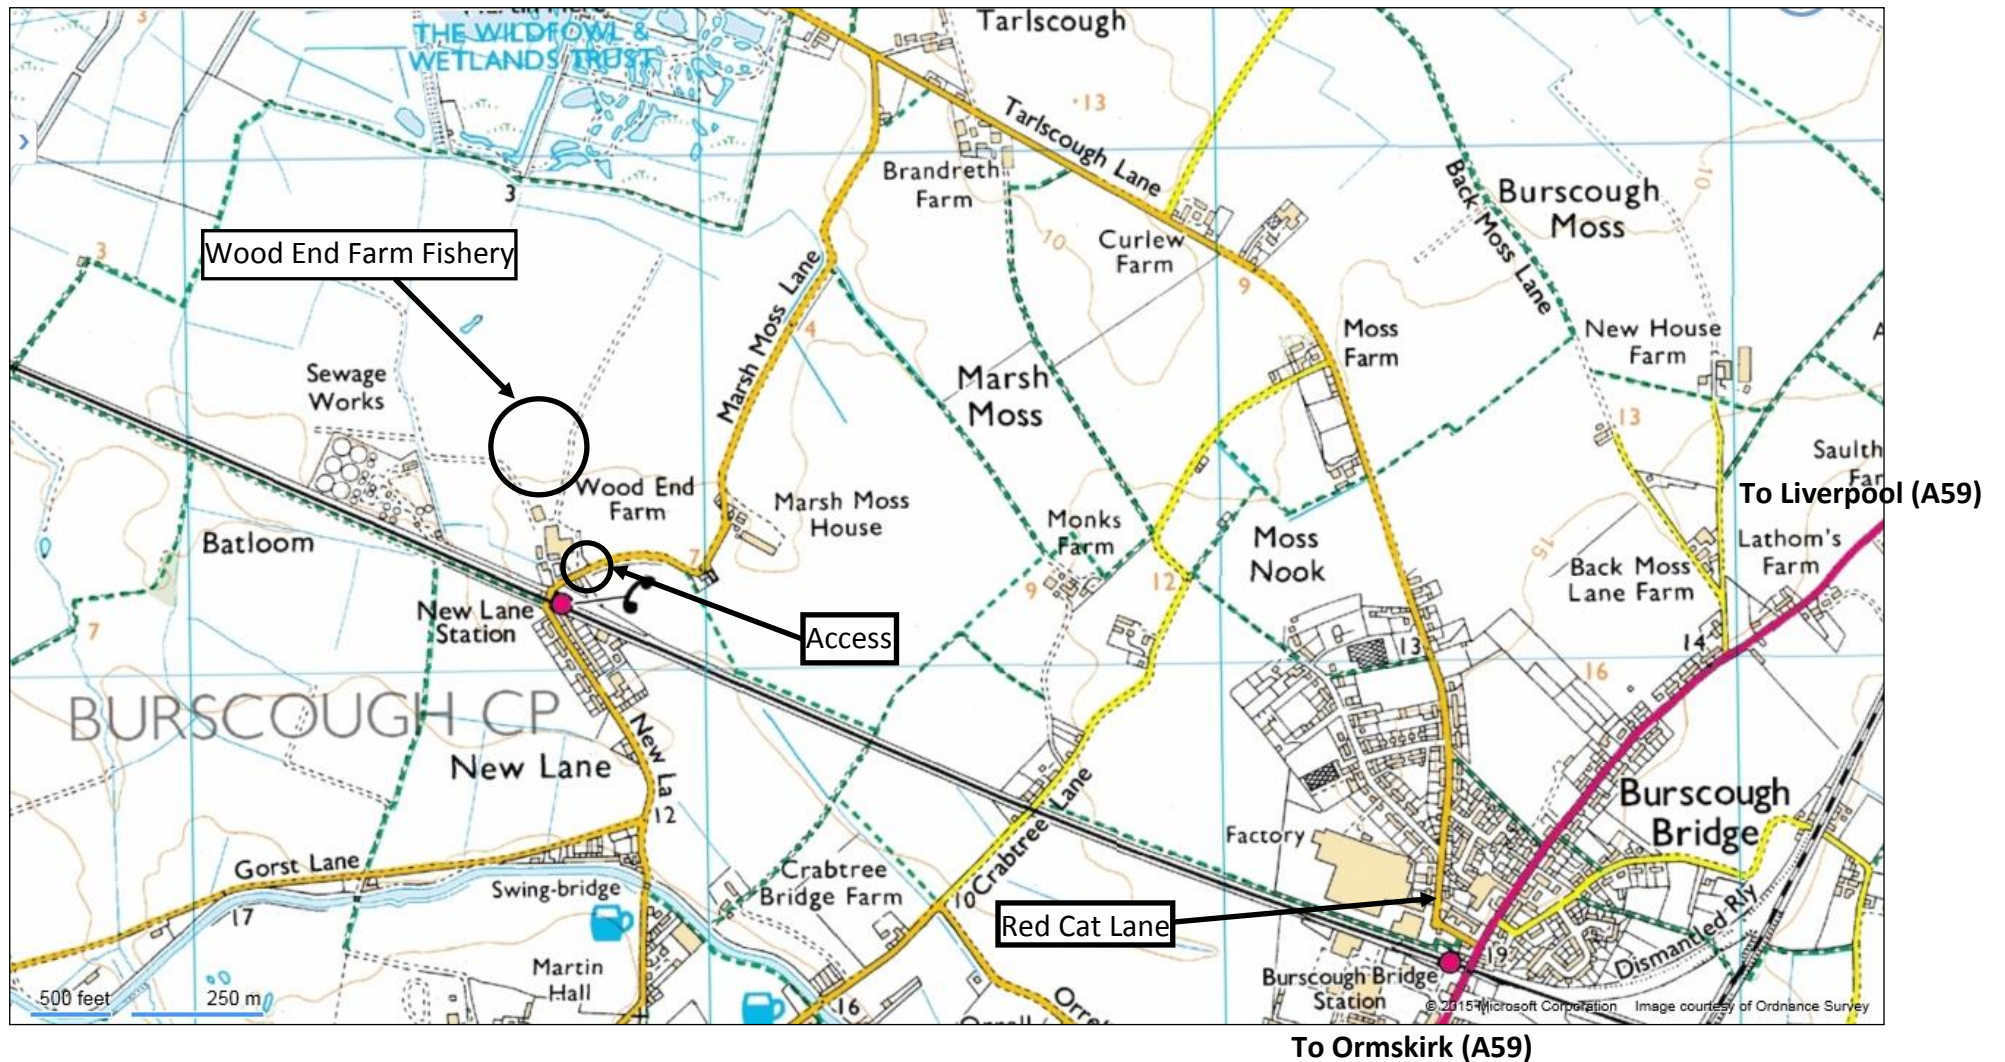

**SOUTHPORT & DISTRICT ANGLING ASSOCIATION  
WOOD END FARM FISHERY  
38 Marsh Moss Lane, Tarlscough, Burscough L40 0RP**

**Members Only**

From Burscough take Red Cat Lane and then Tarlscough Lane. Turn left on to Marsh Moss Lane (before Martin Mere.) After approx 0.8 mile access on the right to Wood End Farm via concrete drive (before New Lane station.) S&DAA car park on right side through gate.